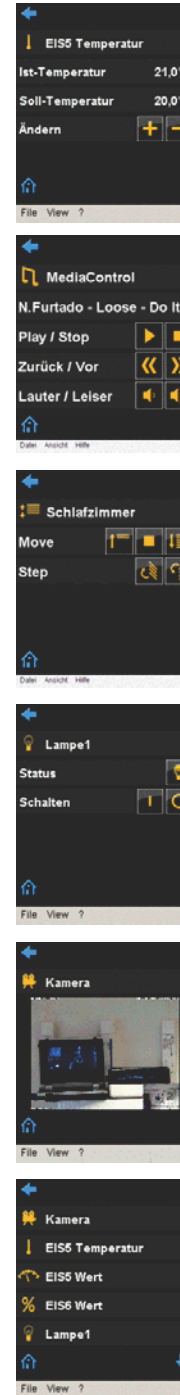

Keep informed and be mobile in your house. Cause of the camera integration you always are up to date with HomeInformationCenter.